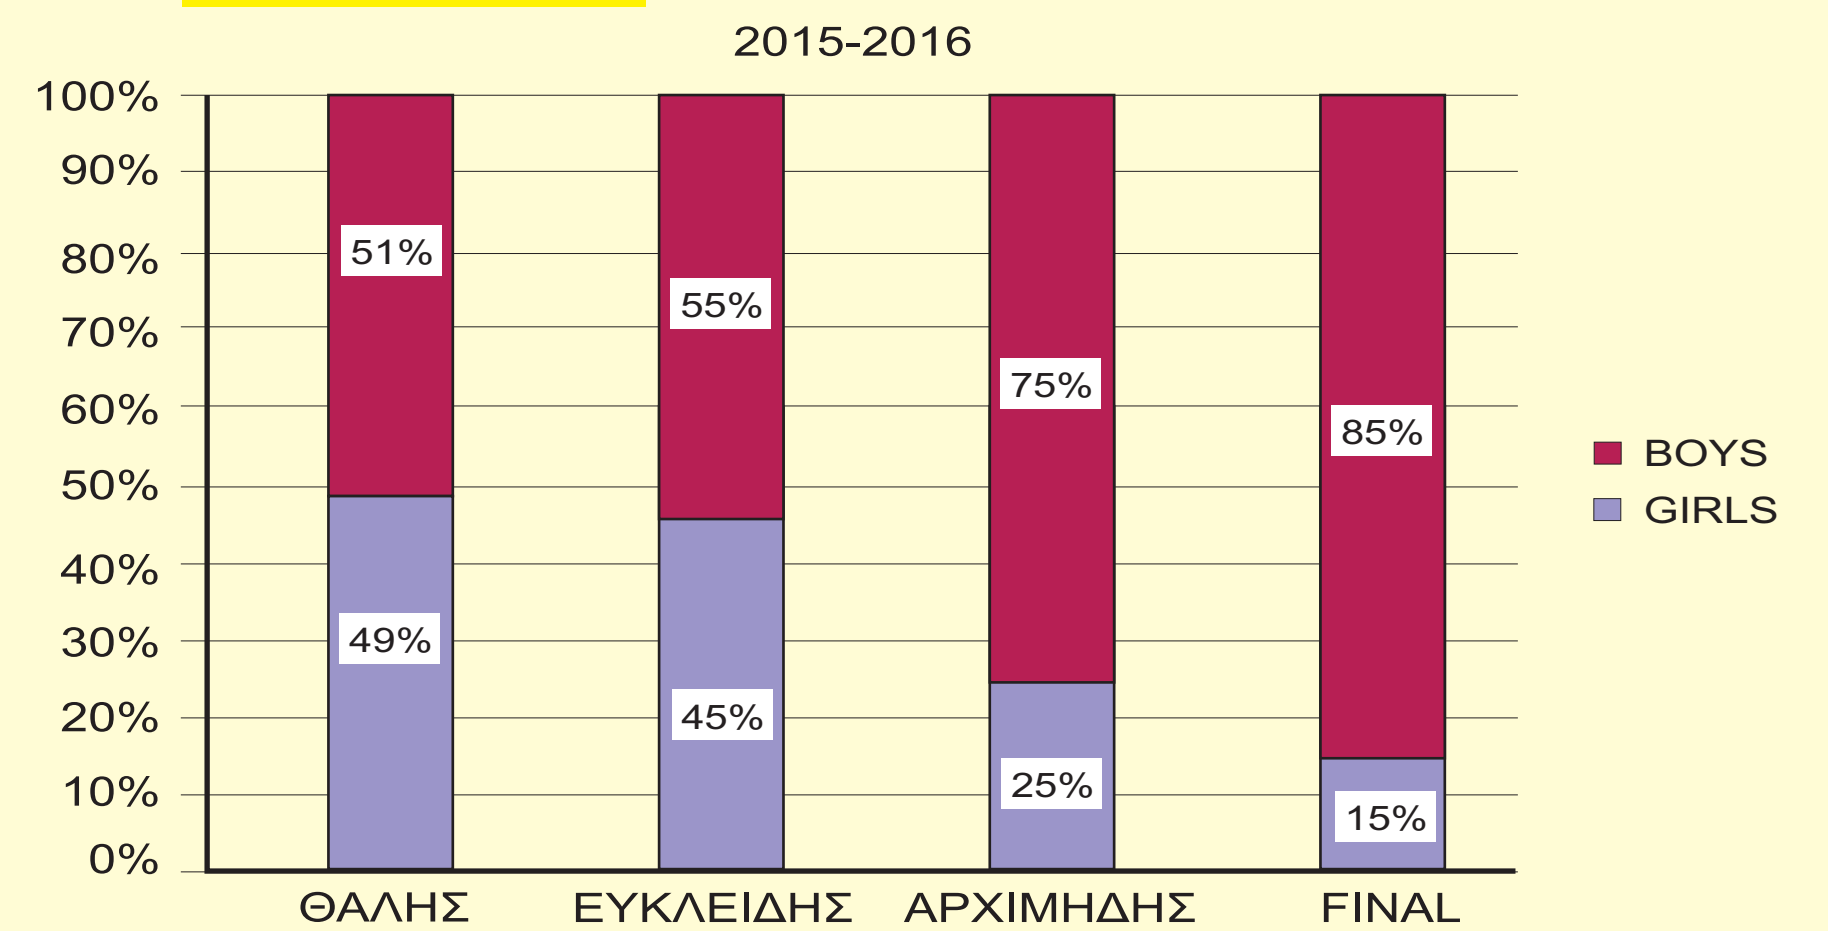

HELLAS - TODAY

2016 Population Hellas
Men: 5.224.210
Women: 5.559.538
Total: 10.783.748
(Independent observer and ΕΛΣΤΑΤ)

2016: Education Hellas
Primary School: 748.233
Secondary School: 629.373
Total Students: 1.387.606
(Independent observer)